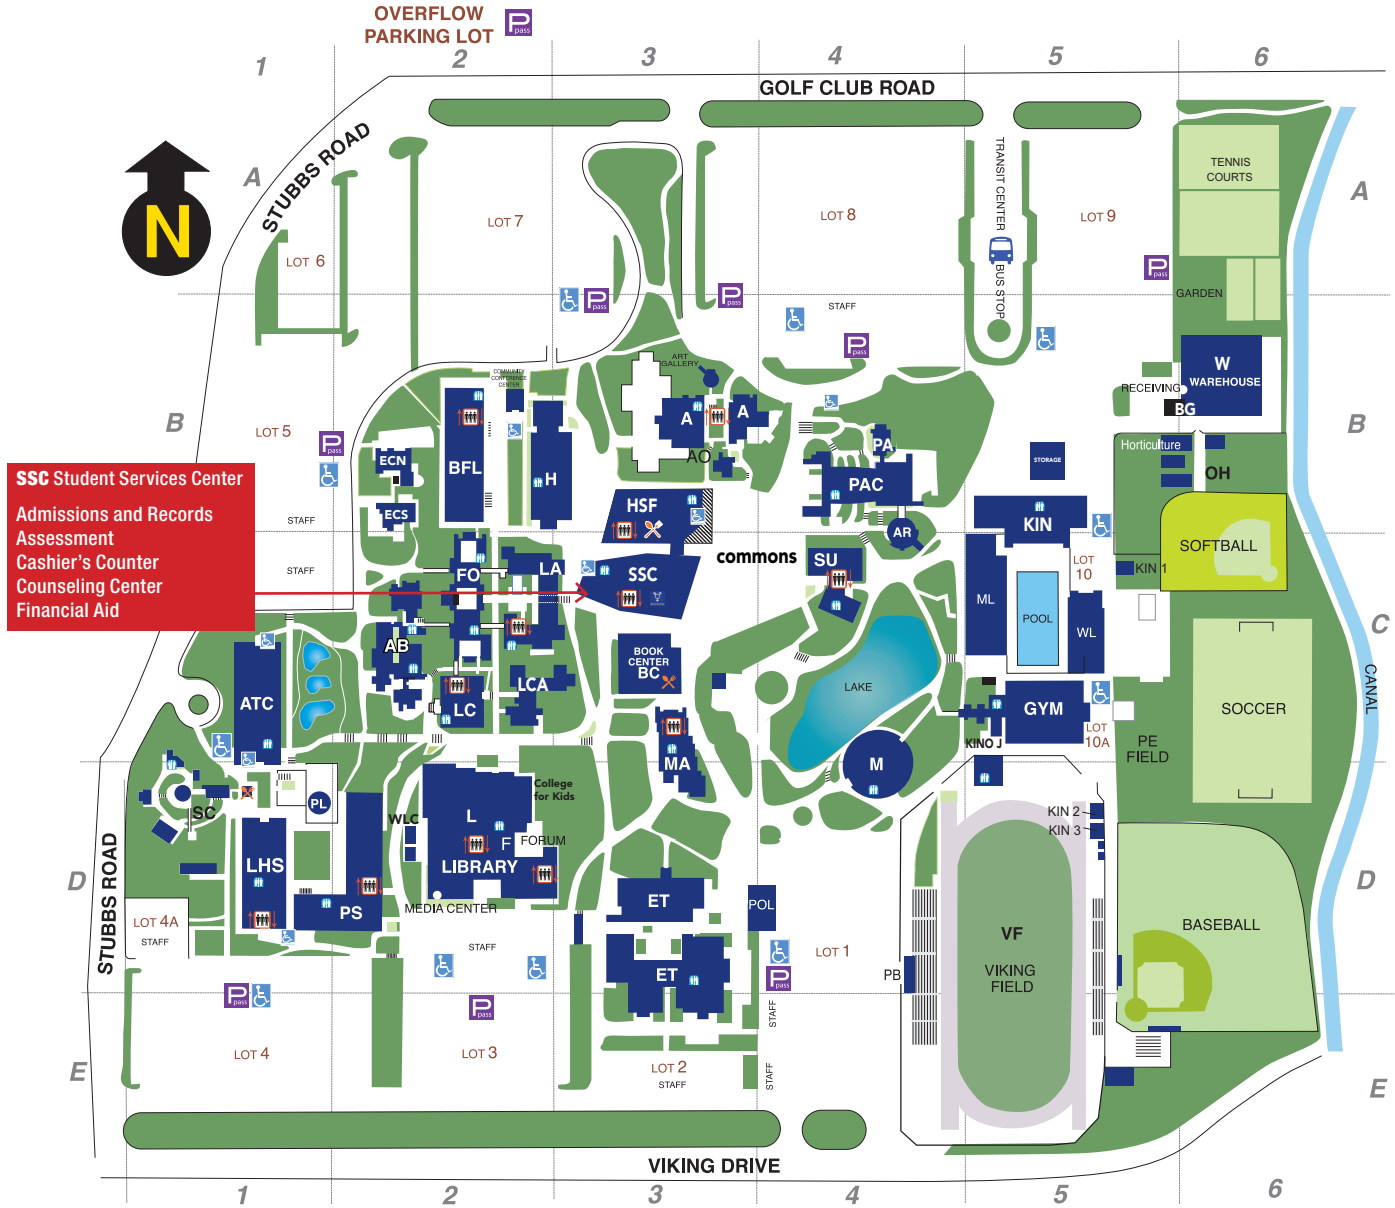

DVC PLEASANT HILL CAMPUS MAP

321 Golf Club Road Pleasant Hill, CA 94523

SSC Student Services Center
 Admissions and Records
 Assessment
 Cashier's Counter
 Counseling Center
 Financial Aid

If you need mobility assistance, contact Disability Support Services 925-969-2185

- Accessible ramp
- Accessible parking*
- Parking Permit Machine
- Cafe
- Elevator
- Restroom
- Gender Neutral Restroom

*Vehicles with an accessible placard or plate can park in any parking spot and no permit is necessary. Excludes loading zones and metered parking.