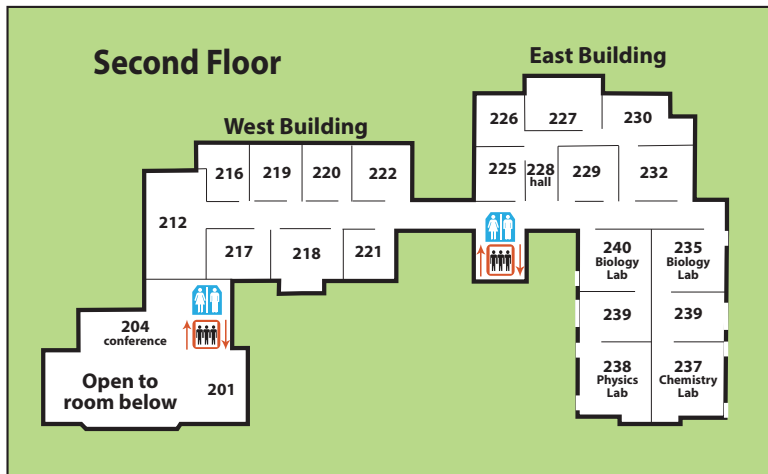

## San Ramon campus map

1690 Watermill Road, San Ramon CA 94582

925-866-1822

[www.dvc.edu](http://www.dvc.edu)

Watermill Rd.

Free Parking Area

Bollinger Canyon Rd.

back entrance