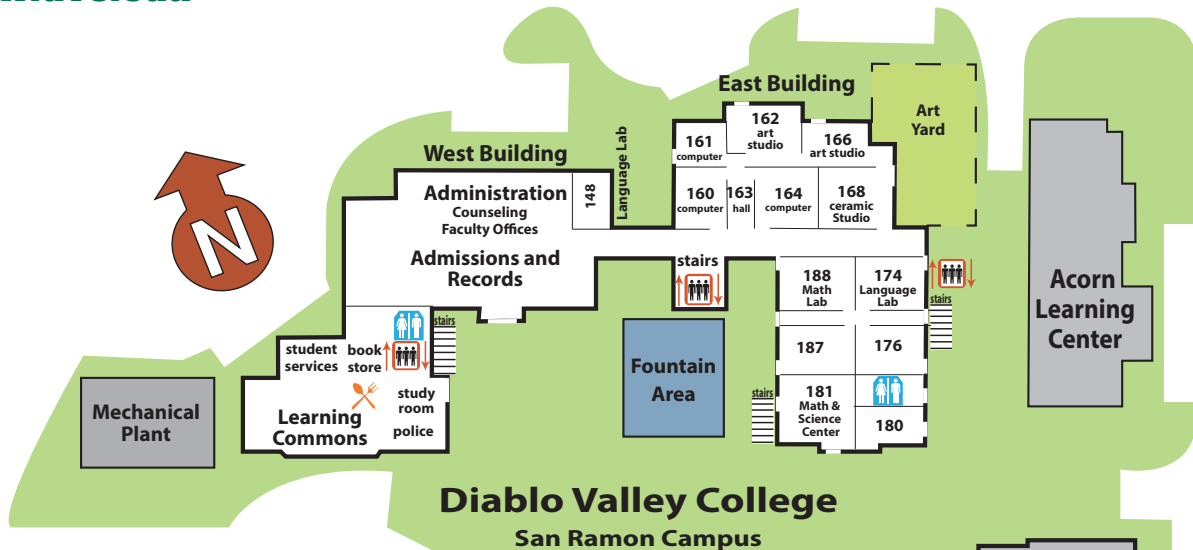

# DIABLO VALLEY COLLEGE

## San Ramon campus map

1690 Watermill Road, San Ramon CA 94582

925-866-1822

[www.dvc.edu](http://www.dvc.edu)

Watermill Rd.

Free Parking Area

Bollinger Canyon Rd.

back entrance