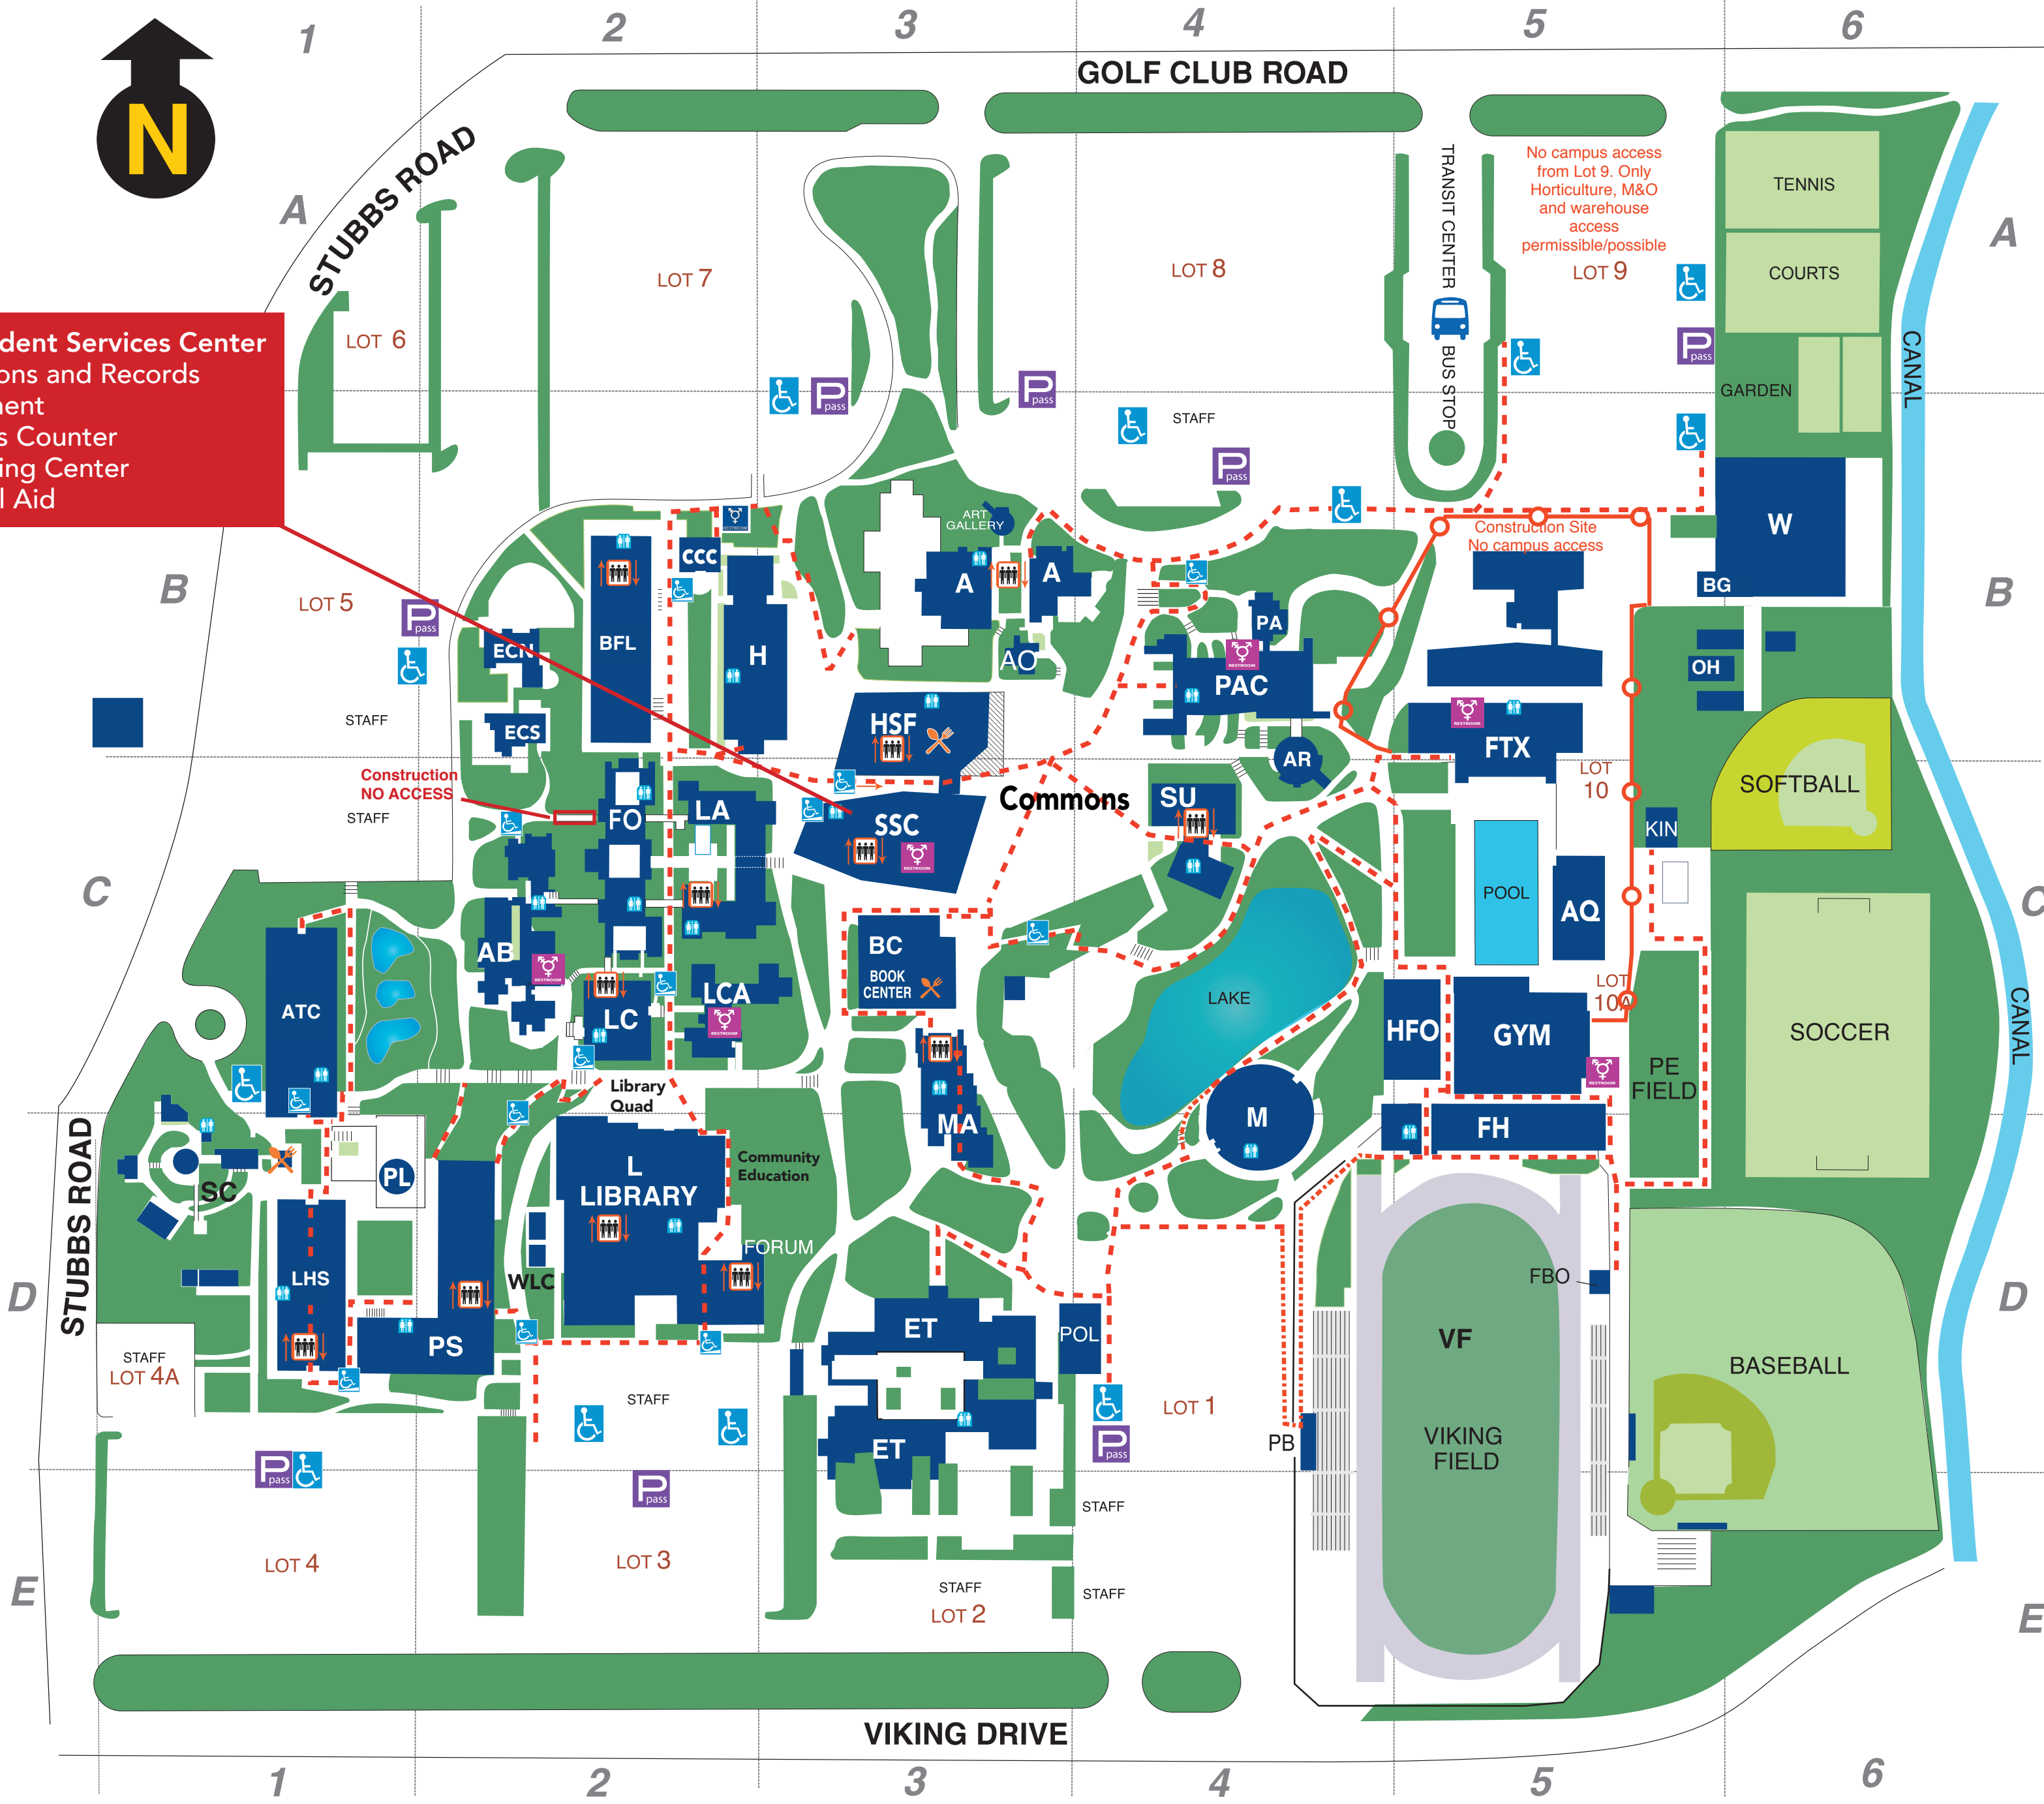

DVC PLEASANT HILL CAMPUS MAP

OVERFLOW PARKING LOT

Campus Wayfinding Notes:
- No campus access from Lot 9. Only Horticulture, M&O and warehouse access permissible/possible.
- Campus access is from Lot #8.
- Primary athletic facilities and sports field access from lot #1. Secondary access from lot 8.
- These restrictions will be in place through June 2022.

SSC Student Services Center
Admissions and Records
Assessment
Cashier's Counter
Counseling Center
Financial Aid

SERVICE/PROGRAM	BLDG	GRID
Administration	AB	C2
Admissions & Records Office	SSC	C3
Aquatics	AQ	C5
Arena Theater	AR	BC4
Art Offices	AO	B3
Art/Photography Gallery	A	B3
Assessment Center	SSC	C3
Book Center	BC	C3
Business & World Language	BFL	B2
Cafeteria	HSF	B3
Career, Employment, & Transfer	SSC	C3
Cashier's Office	SSC	C3
College 4 Kids	L	D2
Community Conference Center	CCC	B2
Community Education	L	D2
Computer Center	L	D2
Counseling Center	SSC	C3
Culinary	HSF	B3
Dental Clinic	LHS	D1
Diablo Room	HSF	B3
Disability Support Services (DSS)	SSC	C3
Early Childhood Education North	ECN	B2
Early Childhood Education South	ECS	B2
Educational Talent Search (ETS)	SSC	C3
Engineering Technology	ET	D3
Enrollment Lab	SSC	C3
EOPS, CARE, CalWORKs	SSC	C3
Faculty Offices	FO	C2
Faculty Office Annex	FOA	D2
Field House	FH	C5
Financial Aid Office	SSC	C3
Fitness & Exercise	FTX	D2
Football Office	FBO	D5
Forum	L	D2
Garden	GARDEN	AB6
Gymnasium	GYM	C5
Health Faculty Offices	HFO	C5
Horticulture	OH	B6
Hospitality Studies & Food Court	HSF	B3
Humanities	H	B2
Human Resources	AB	C2
Instruction Office	AB	C2
International Students Services	SSC	C3
Kinesiology	KIN	C5
Learning Center	LC	C2
Learning Communities Annex	LCA	C2
Liberal Arts	LA	C2
Library	L	D2
Life Sciences	LHS	D1
Maintenance & Operations	W	B6
Mathematics	MA	C3
Math Lab	LC	C2
Men's Locker Room	ML	C5
Music	M	CD4
Norseman Restaurant	HSF	B3
Performing Arts Center	PAC	B4
Performing Arts Offices	PA	B4
Planetarium	PL	D1
Police & Safety Services	POL	D4
Pool	POOL	C5
President's Office	AB	C2
Press Box	PB	D4
Printshop	AB	C2
PUMA Center	LCA	C2
Receiving	W	B6
Scholarship Office	SSC	C3
Science & Technology	ATC	C1
Science Center	SC	D1
Student Life Office	SU	C4
Student Services Center	SSC	C3
Student Union	SU	C4
Study Abroad	FO	C2
Television Studio	ATC	C1
Tennis Courts	COURTS	A6
Tutorial Services	LC	C2
Veterans Services	LCA	C2
Viking Field/Stadium	VF	D4
Warehouse	W	B6
Welcome Services	SSC	C3
West Library Classrooms	WLC	D2
Woman's Locker Room	WL	C5
WorkAbility III Program	SSC	C3
Workforce Development	AB	C2
Year-up	ET	D3

If you need mobility assistance, contact Disability Support Services 925-969-2185

Accessible ramp
Accessible parking*
Parking Permit Machine
Cafe
Elevator
Restroom
Gender Inclusive Restroom

*Vehicles with an accessible placard or plate can park in any parking spot and no permit is necessary. Excludes loading zones and metered parking.