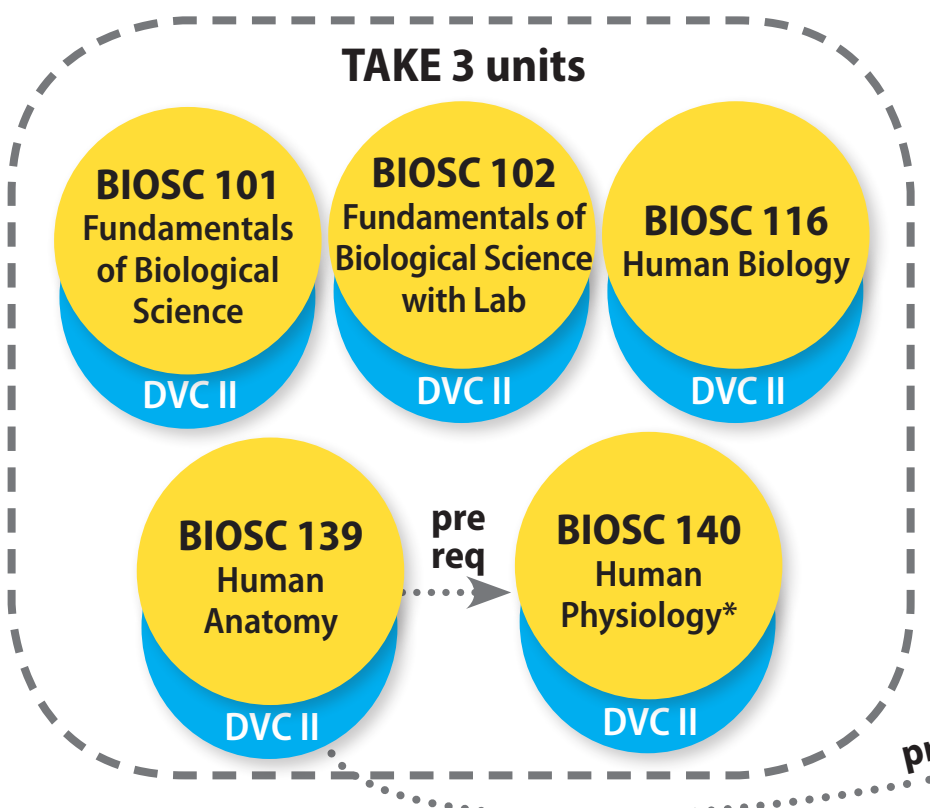

Kinesiology Sport and Recreation Management Option AS

PROGRAM LEARNING OUTCOMES

1. Compare and contrast career opportunities within the sports management and kinesiology sector.
2. Apply management and organizational techniques to the sports and recreation setting.
3. Design individual sports management programs.
4. Display an understanding of principles of kinesiology.
5. Utilize these disciplines in completing a transfer degree pathway.

Careers in

- Sports and recreation management

Required
 Elective
 DVC GE category
 * This course has prerequisites.

You need to see a Counselor for specific recommendations about courses that will best meet your educational goals. Not all courses on the map are offered every term. Consult the Catalog and the Schedule of Classes for more details.