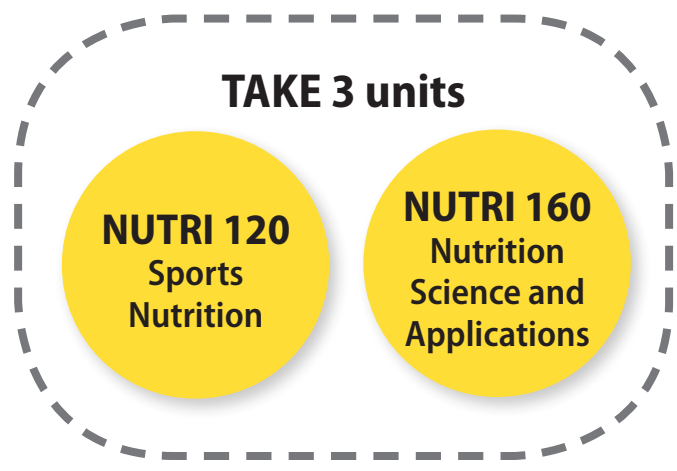

Kinesiology Sport and Recreation Management Option AS

PROGRAM LEARNING OUTCOMES

1. Compare and contrast career opportunities within the sports management and kinesiology sector.
2. Apply management and organizational techniques to the sports and recreation setting.
3. Design individual sports management programs.
4. Display an understanding of principles of kinesiology.
5. Utilize these disciplines in completing a transfer degree pathway.

Careers in

- Sports and recreation management

Required
 Elective
 DVC GE category
 * This course has prerequisites.

You need to see a Counselor for specific recommendations about courses that will best meet your educational goals. Not all courses on the map are offered every term. Consult the Catalog and the Schedule of Classes for more details.