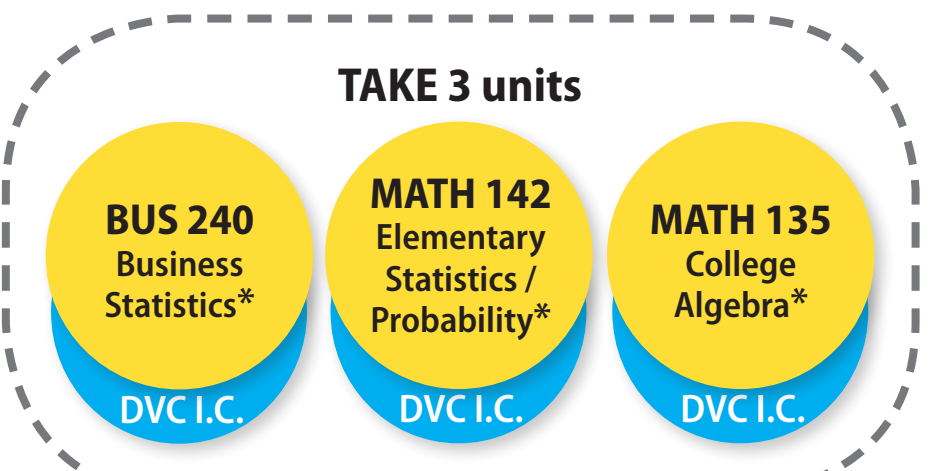

Kinesiology Sport and Recreation Management Option AS

PROGRAM LEARNING OUTCOMES

1. Compare and contrast career opportunities within the sports management and kinesiology sector.
2. Apply management and organizational techniques to the sports and recreation setting.
3. Design individual sports management programs.
4. Display an understanding of principles of kinesiology.
5. Utilize these disciplines in completing a transfer degree pathway.

Careers in

- Sports and recreation management

Required
 Elective
 DVC GE category
 * This course has prerequisites.

You need to see a Counselor for specific recommendations about courses that will best meet your educational goals. Not all courses on the map are offered every term. Consult the Catalog and the Schedule of Classes for more details.