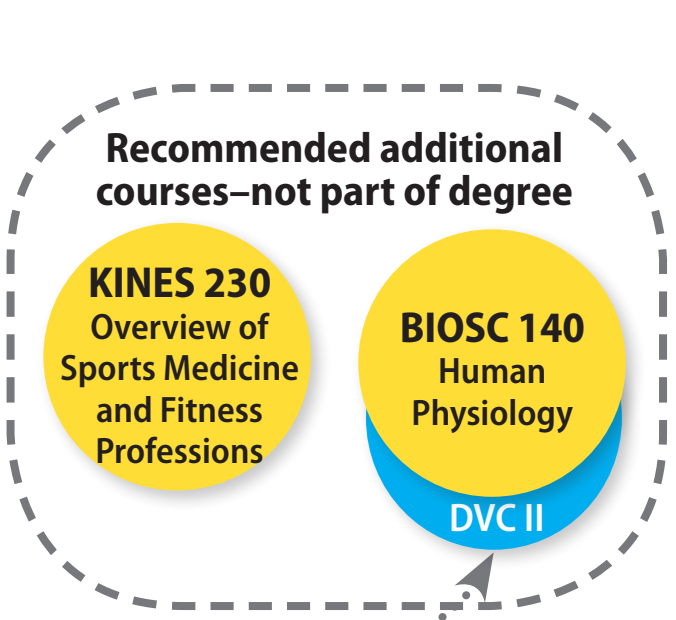

Kinesiology Sport and Recreation Management Option AS

PROGRAM LEARNING OUTCOMES

1. Compare and contrast career opportunities within the sports management and kinesiology sector.
2. Apply management and organizational techniques to the sports and recreation setting.
3. Design individual sports management programs.
4. Display an understanding of principles of kinesiology.
5. Utilize these disciplines in completing a transfer degree pathway.

Careers in

- Sports and recreation management

Required
 Elective
 DVC GE category
 * This course has prerequisites.

You need to see a Counselor for specific recommendations about courses that will best meet your educational goals. Not all courses on the map are offered every term. Consult the Catalog and the Schedule of Classes for more details.