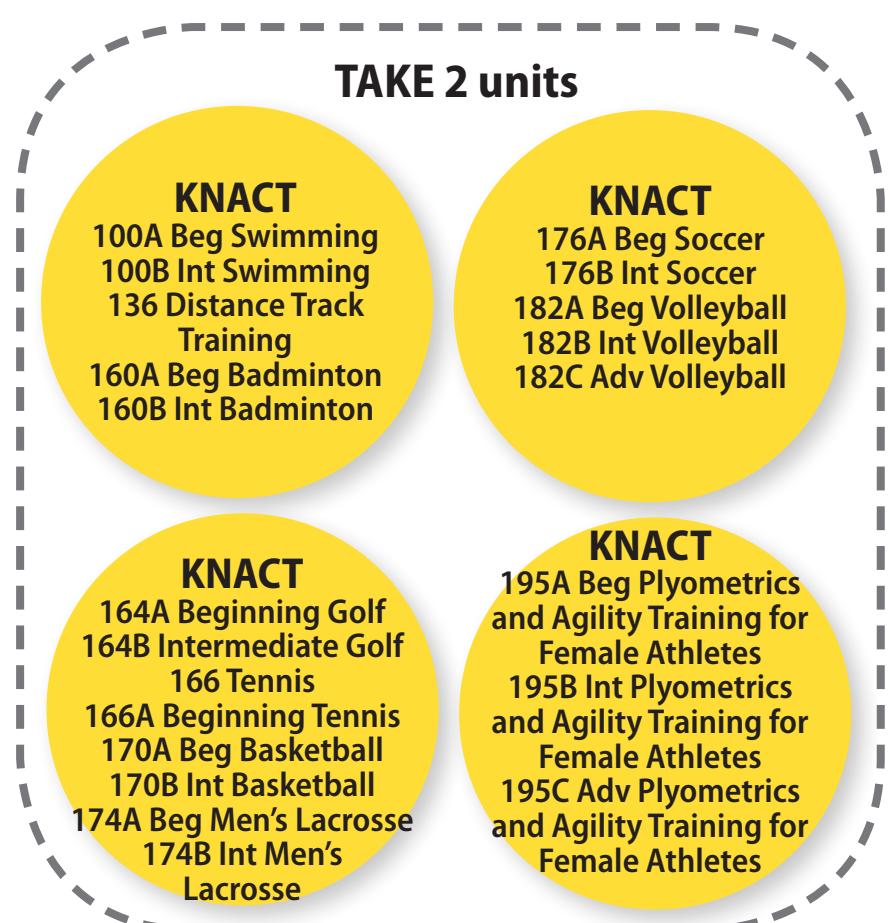

Kinesiology Sport and Recreation Management Option AS

PROGRAM LEARNING OUTCOMES

1. Compare and contrast career opportunities within the sports management and kinesiology sector.
2. Apply management and organizational techniques to the sports and recreation setting.
3. Design individual sports management programs.
4. Display an understanding of principles of kinesiology.
5. Utilize these disciplines in completing a transfer degree pathway.

Careers in

- Sports and recreation management

Required
 Elective
 DVC GE category
 * This course has prerequisites.

You need to see a Counselor for specific recommendations about courses that will best meet your educational goals. Not all courses on the map are offered every term. Consult the Catalog and the Schedule of Classes for more details.