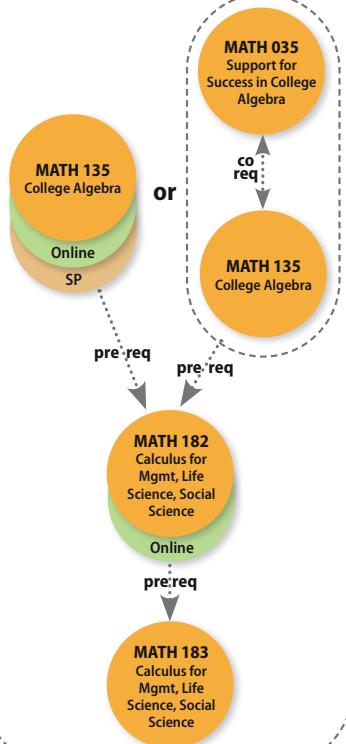

Math Sequences

NOT DEGREE APPLICABLE CREDIT

DEGREE APPLICABLE CREDIT MEETS DVC GENERAL EDUCATION PATTERN

TRANSFER APPLICABLE CREDIT. MEETS DVC GE, CSU GE, AND IGETC GE PATTERNS.

SCIENCE and MATH INTEREST AREAS

(RECOMMENDED OPTION)

or

SOCIAL SCIENCE and INFORMATION TECHNOLOGY, BUSINESS, AND ECONOMICS INTEREST AREAS

(RECOMMENDED OPTION)

APPLIED CALCULUS SERIES

or

or

ARTS, LANGUAGE and COMMUNICATION INTEREST AREA

(RECOMMENDED OPTION)

or

(RECOMMENDED OPTION)

or

Different majors require different math classes. Consult a counselor to help you select which one is right for you.