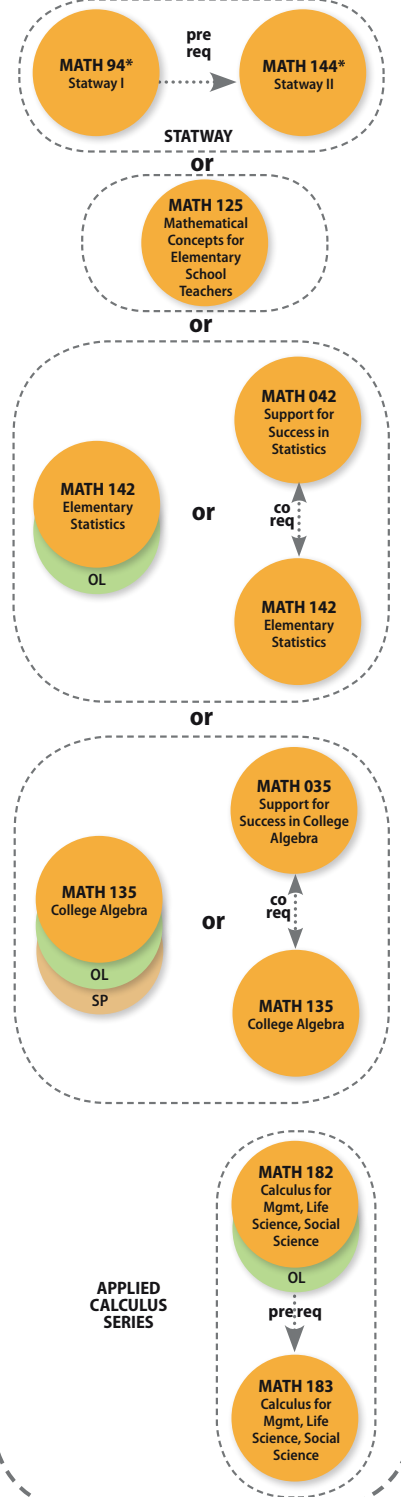

Math Sequences

NOT DEGREE APPLICABLE CREDIT

DEGREE APPLICABLE CREDIT MEETS DVC GENERAL EDUCATION PATTERN

TRANSFER APPLICABLE CREDIT. MEETS DVC GE, CSU GE, AND IGETC GE PATTERNS.

SCIENCE and MATH META-MAJORS

SOCIAL SCIENCE and INFORMATION TECHNOLOGY, BUSINESS, AND ECONOMICS META-MAJORS

ARTS, LANGUAGE and COMMUNICATION META-MAJORS

- Available at Adult Education campuses
- Available Self-Paced (SP)
- Available Online (OL)
- * See a counselor if you are in this meta-major to learn if Statway can work for you