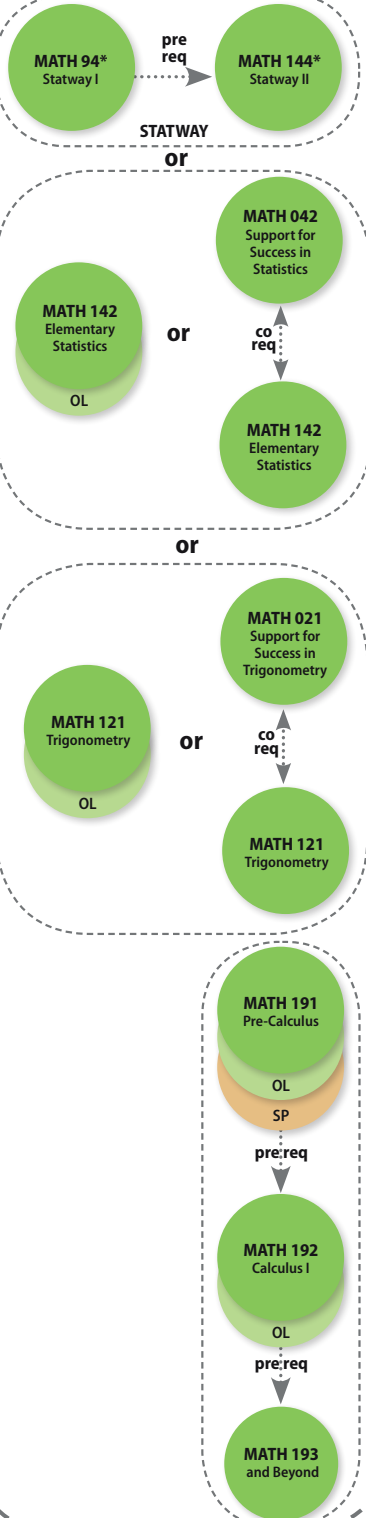

Math Sequences

NOT DEGREE APPLICABLE CREDIT

DEGREE APPLICABLE CREDIT MEETS DVC GENERAL EDUCATION PATTERN

TRANSFER APPLICABLE CREDIT. MEETS DVC GE, CSU GE, AND IGETC GE PATTERNS.

SCIENCE and MATH META-MAJORS

SOCIAL SCIENCE and INFORMATION TECHNOLOGY, BUSINESS, AND ECONOMICS META-MAJORS

ARTS, LANGUAGE and COMMUNICATION META-MAJORS

- Available at Adult Education campuses
- Available Self-Paced (SP)
- Available Online (OL)
- * See a counselor if you are in this meta-major to learn if Statway can work for you