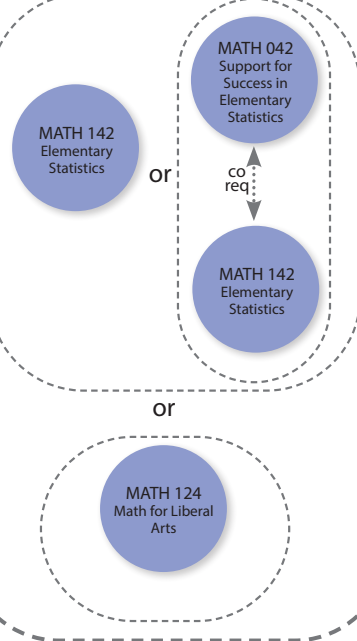

Math Sequences

NOT DEGREE APPLICABLE CREDIT

DEGREE APPLICABLE CREDIT
MEETS DVC GENERAL EDUCATION (GE)
PATTERN

TRANSFER APPLICABLE CREDIT. MEETS DVC GE, CSU GE, AND IGETC GE PATTERNS.

SCIENCE and HEALTH,
MATH and ENGINEERING
INTEREST AREAS

(RECOMMENDED OPTION)

SOCIAL SCIENCE and
BUSINESS, COMPUTER SCIENCE and
CULINARY INTEREST AREAS

(RECOMMENDED OPTION)

APPLIED CALCULUS SERIES

ARTS, COMMUNICATION, AND
LANGUAGE INTEREST AREA

(RECOMMENDED OPTION)