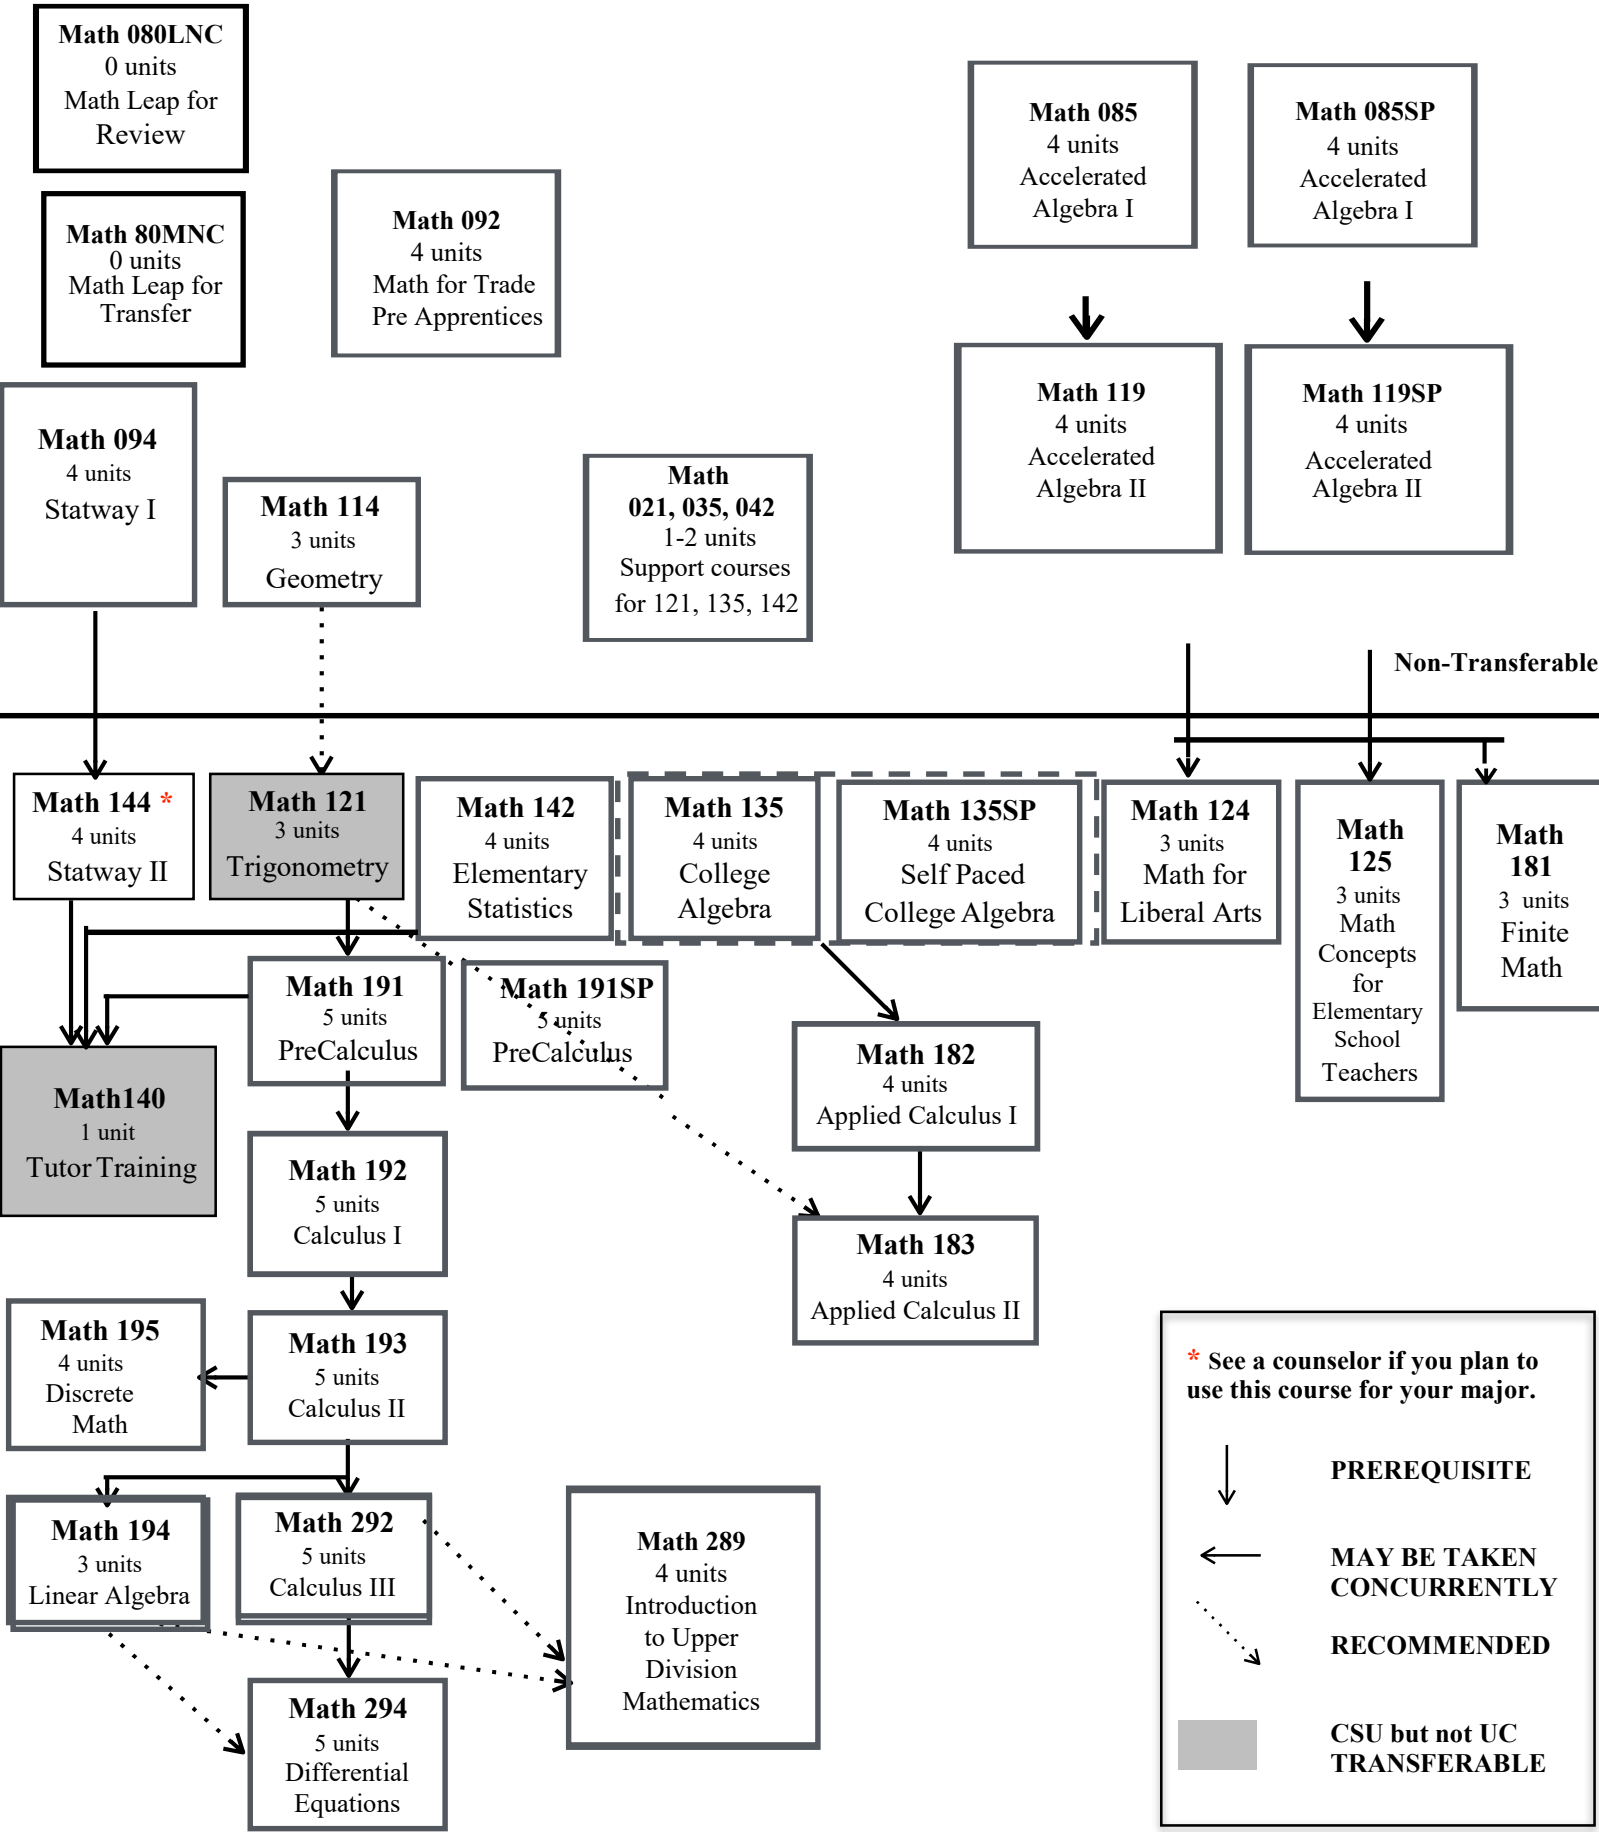

Diablo Valley College Mathematics Course Flowchart

2018-19

Assessment Instrument: MMAP tool