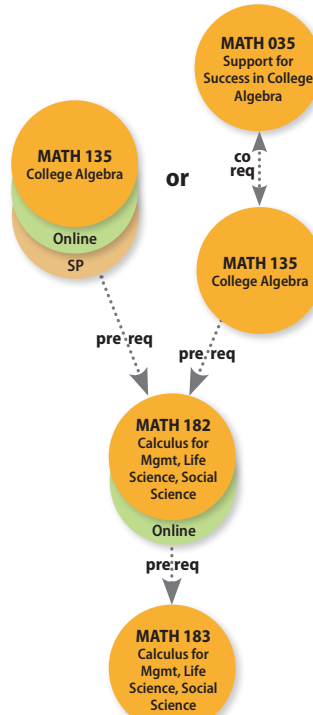

Math Sequences

NOT DEGREE APPLICABLE CREDIT

DEGREE APPLICABLE CREDIT MEETS DVC GENERAL EDUCATION PATTERN

TRANSFER APPLICABLE CREDIT. MEETS DVC GE, CSU GE, AND IGETC GE PATTERNS.

SCIENCE and MATH INTEREST AREAS

(RECOMMENDED OPTION)

or

SOCIAL SCIENCE and INFORMATION TECHNOLOGY, BUSINESS, AND ECONOMICS INTEREST AREAS

(RECOMMENDED OPTION)

APPLIED CALCULUS SERIES

or

or

ARTS, LANGUAGE and COMMUNICATION INTEREST AREA

(RECOMMENDED OPTION)

or

(RECOMMENDED OPTION)

or

Different majors require different math classes. Consult a counselor to help you select which one is right for you.