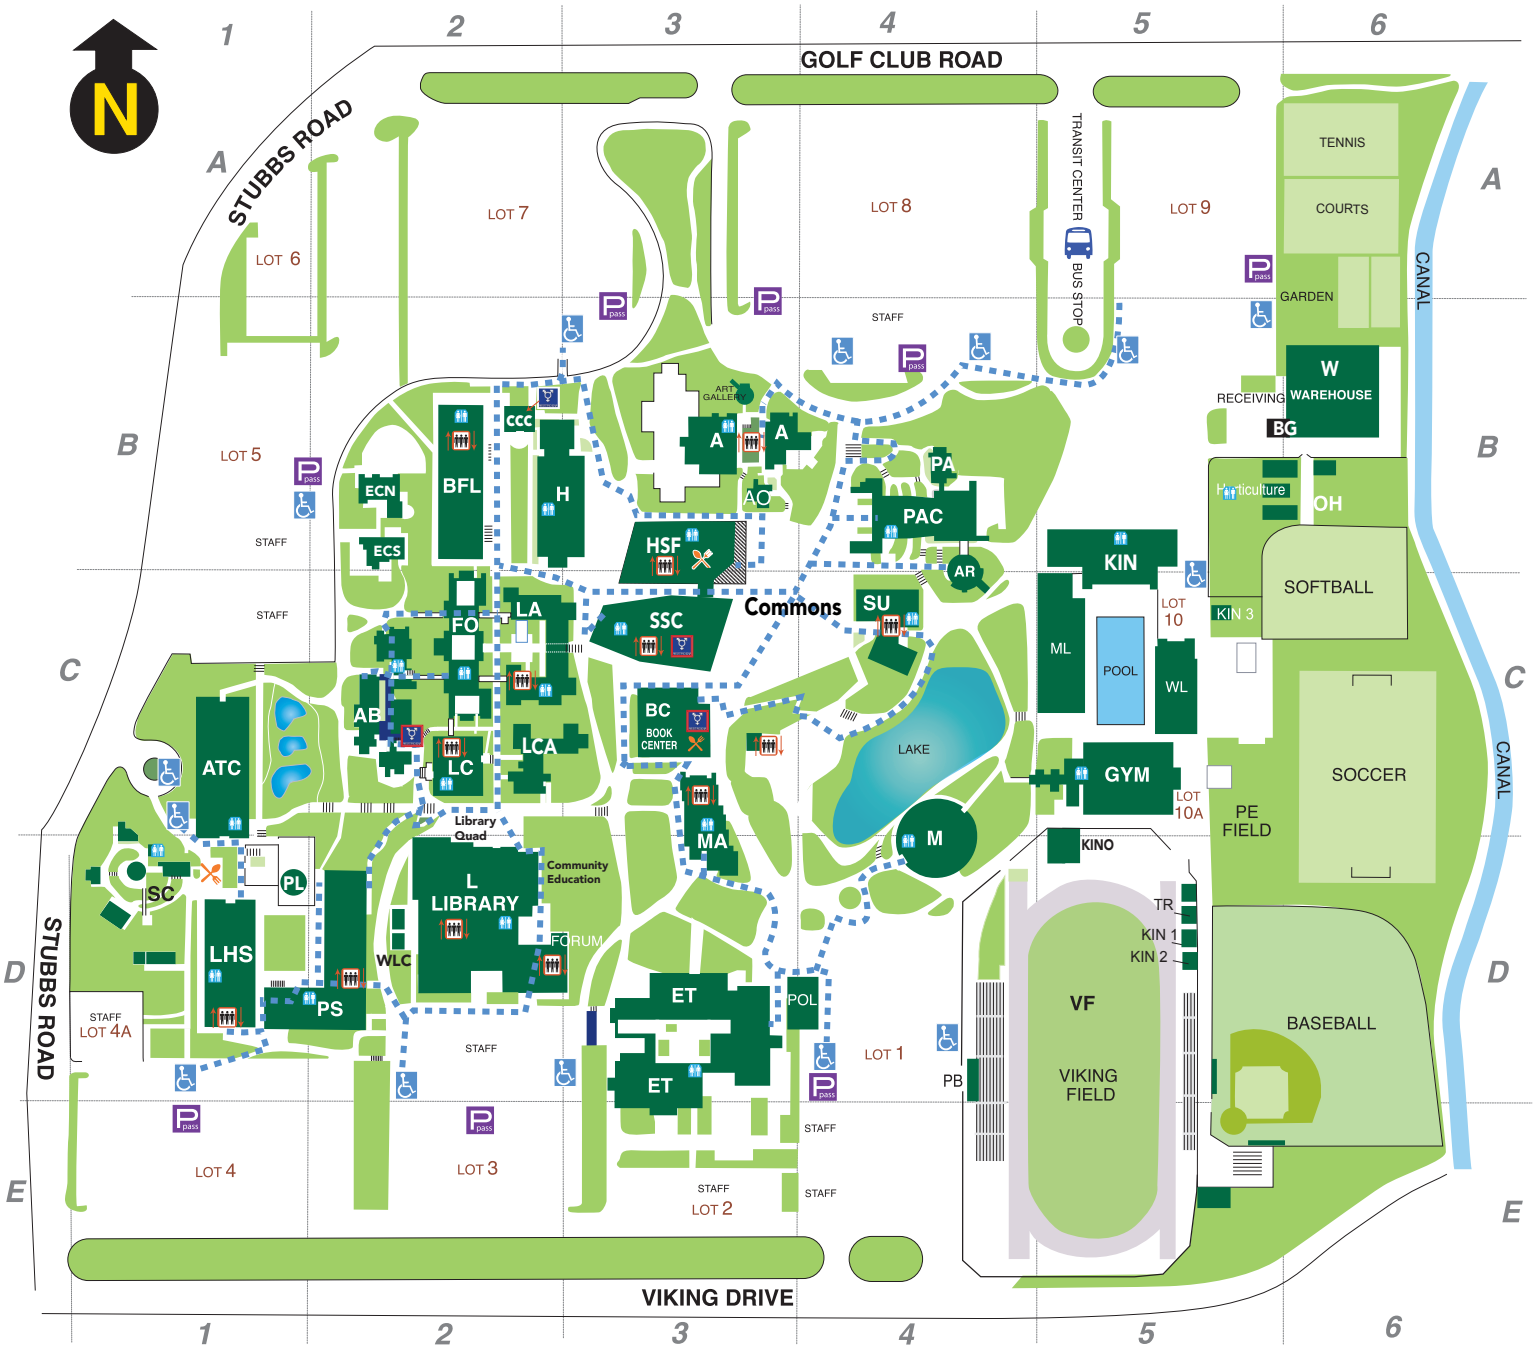

# Diablo Valley College Accessible Map

## Pleasant Hill Campus

**OVERFLOW  
PARKING LOT**

If you need mobility assistance, contact Disability Support Services  
925-969-2185

Accessible parking*	Parking Permit Machine	Cafe	Elevator	Restroom	Gender Neutral Restroom
---------------------	------------------------	------	----------	----------	-------------------------

\*Vehicles with an accessible placard or plate can park in any parking spot and no permit is necessary. Excludes loading zones and metered parking.

— — — — — Accessible pathways